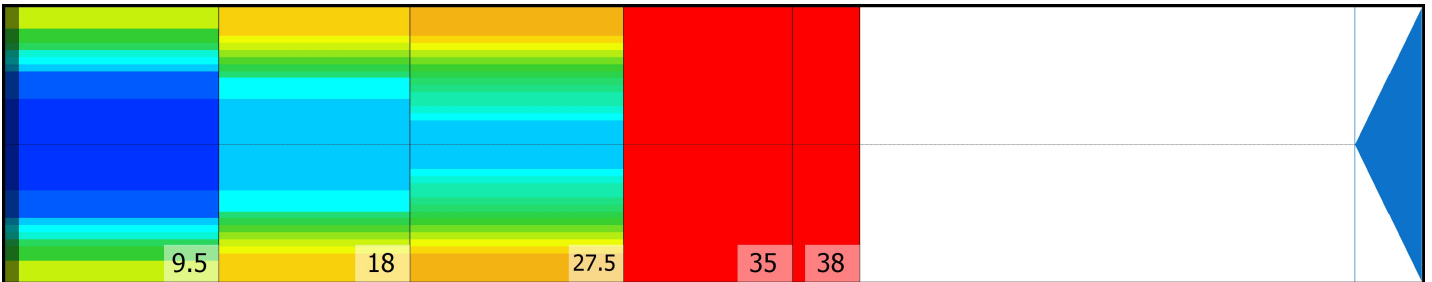

SBNBR253827

Conditioner:

Cleaner:

Zone Configuration

Cleaner Stop

Volume: 26.98

Mode: Clean and Condition

Speed: Max Clean

Start Cleaner Spray: 0 feet

Start Squeegee: 0 feet

Start Conditioning: 6 Inches

Split Pattern: No

Zone 1	Avg	Ratio	Zone 2	Avg	Ratio	Zone 3	Avg	Ratio	Zone 4	Avg	Ratio
Left	51.40	1.85 : 1	Left	27.20	2.94 : 1	Left	23.20	3.45 : 1	Left	2.00	1.00 : 1
Right	51.40	1.85 : 1	Right	27.20	2.94 : 1	Right	23.20	3.45 : 1	Right	2.00	1.00 : 1
Center	95.00		Center	80.00		Center	80.00		Center	2.00	

Zone 5	Avg	Ratio
Left	0.00	1.00 : 1
Right	0.00	1.00 : 1
Center	0.00	

Volume by Board