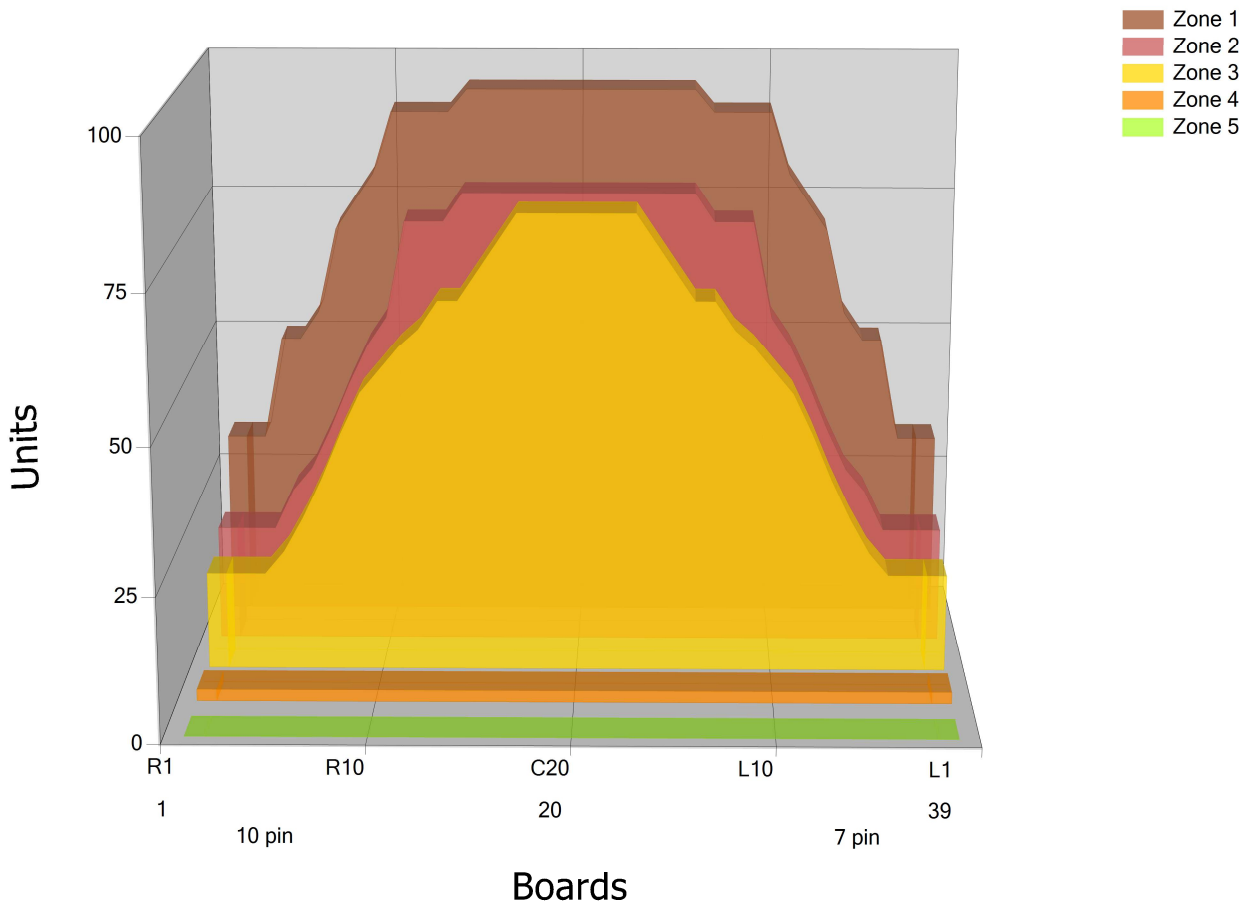

SBNBR253827

Conditioner:

Cleaner:

Zone Configuration

Cleaner Stop

Volume: 26.98

Mode: Clean and Condition

Speed: Max Clean

Start Cleaner Spray: 0 feet

Start Squeegee: 0 feet

Start Conditioning: 6 Inches

Split Pattern: No

Zone 1	Avg	Ratio	Zone 2	Avg	Ratio	Zone 3	Avg	Ratio	Zone 4	Avg	Ratio
Left	51.40	1.85 : 1	Left	27.20	2.94 : 1	Left	23.20	3.45 : 1	Left	2.00	1.00 : 1
Right	51.40	1.85 : 1	Right	27.20	2.94 : 1	Right	23.20	3.45 : 1	Right	2.00	1.00 : 1
Center	95.00		Center	80.00		Center	80.00		Center	2.00	

Zone 5	Avg	Ratio
Left	0.00	1.00 : 1
Right	0.00	1.00 : 1
Center	0.00	

Volume by Board